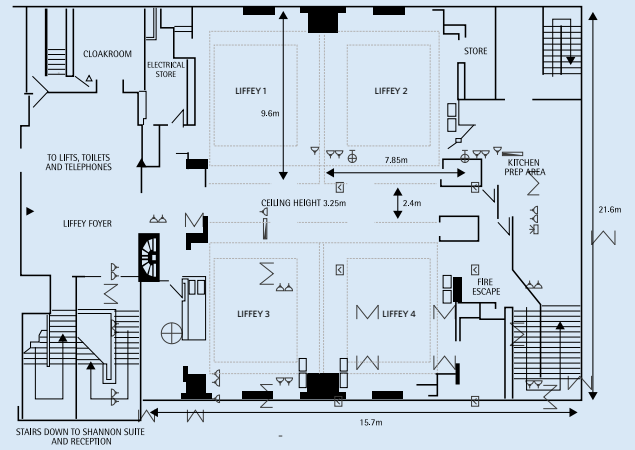

- Dedicated meetings and events team
- 745m² of multi-purpose function space
- Licensed for civil wedding ceremonies
- Two main suites can be subdivided to create smaller air conditioned syndicate rooms
- Wi-Fi connectivity and full audio-visual support
- Dedicated reception, foyer and cloakroom
- Accessible meeting rooms featuring induction loop technology

Capacities & Dimensions

Suite Name	Area (m ²)	Height (m)	Length x Width (m)	Theatre	U shape	Dinner Dance	Cabaret	Boardroom	Classroom	Banquet	Reception
Shannon Suite	410	3.25	19 x 21.6	330	90	240	130	92	180	320	400
Liffey Suite	335	3.25	15.5 x 21.6	260	90	132	96	90	120	180	250
Shannon 1,2,3 (One section)	137	3.25	19 x 7.2	80	40	-	49	40	60	100	120
Liffey 1,2,3,4 (One section)	75	3.25	7.8 x 9.6	40	20	-	20	20	20	30	40
Liffey 1&2 / Liffey 3&4	150	3.25	15.5 x 9.6	100	40	-	45	40	60	70	100

Function Room Layouts

Shannon Suite

Liffey Suite

Shannon Suite

 **COPTHORNE COLLECTION**

Millennium Hotels and Resorts owns and operates over 120 hotels worldwide.

www.millenniumhotels.com

More Than Just an Event