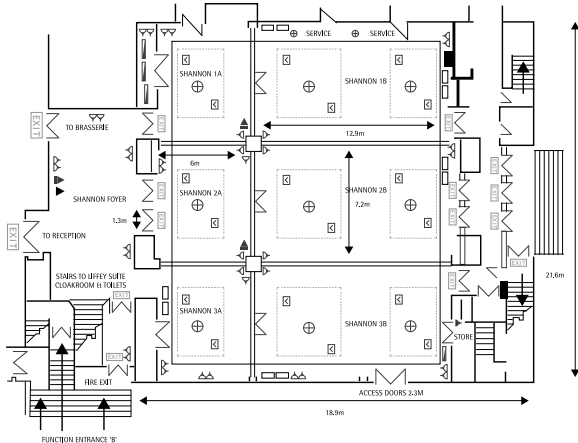

Function Room Layouts

Shannon Suite